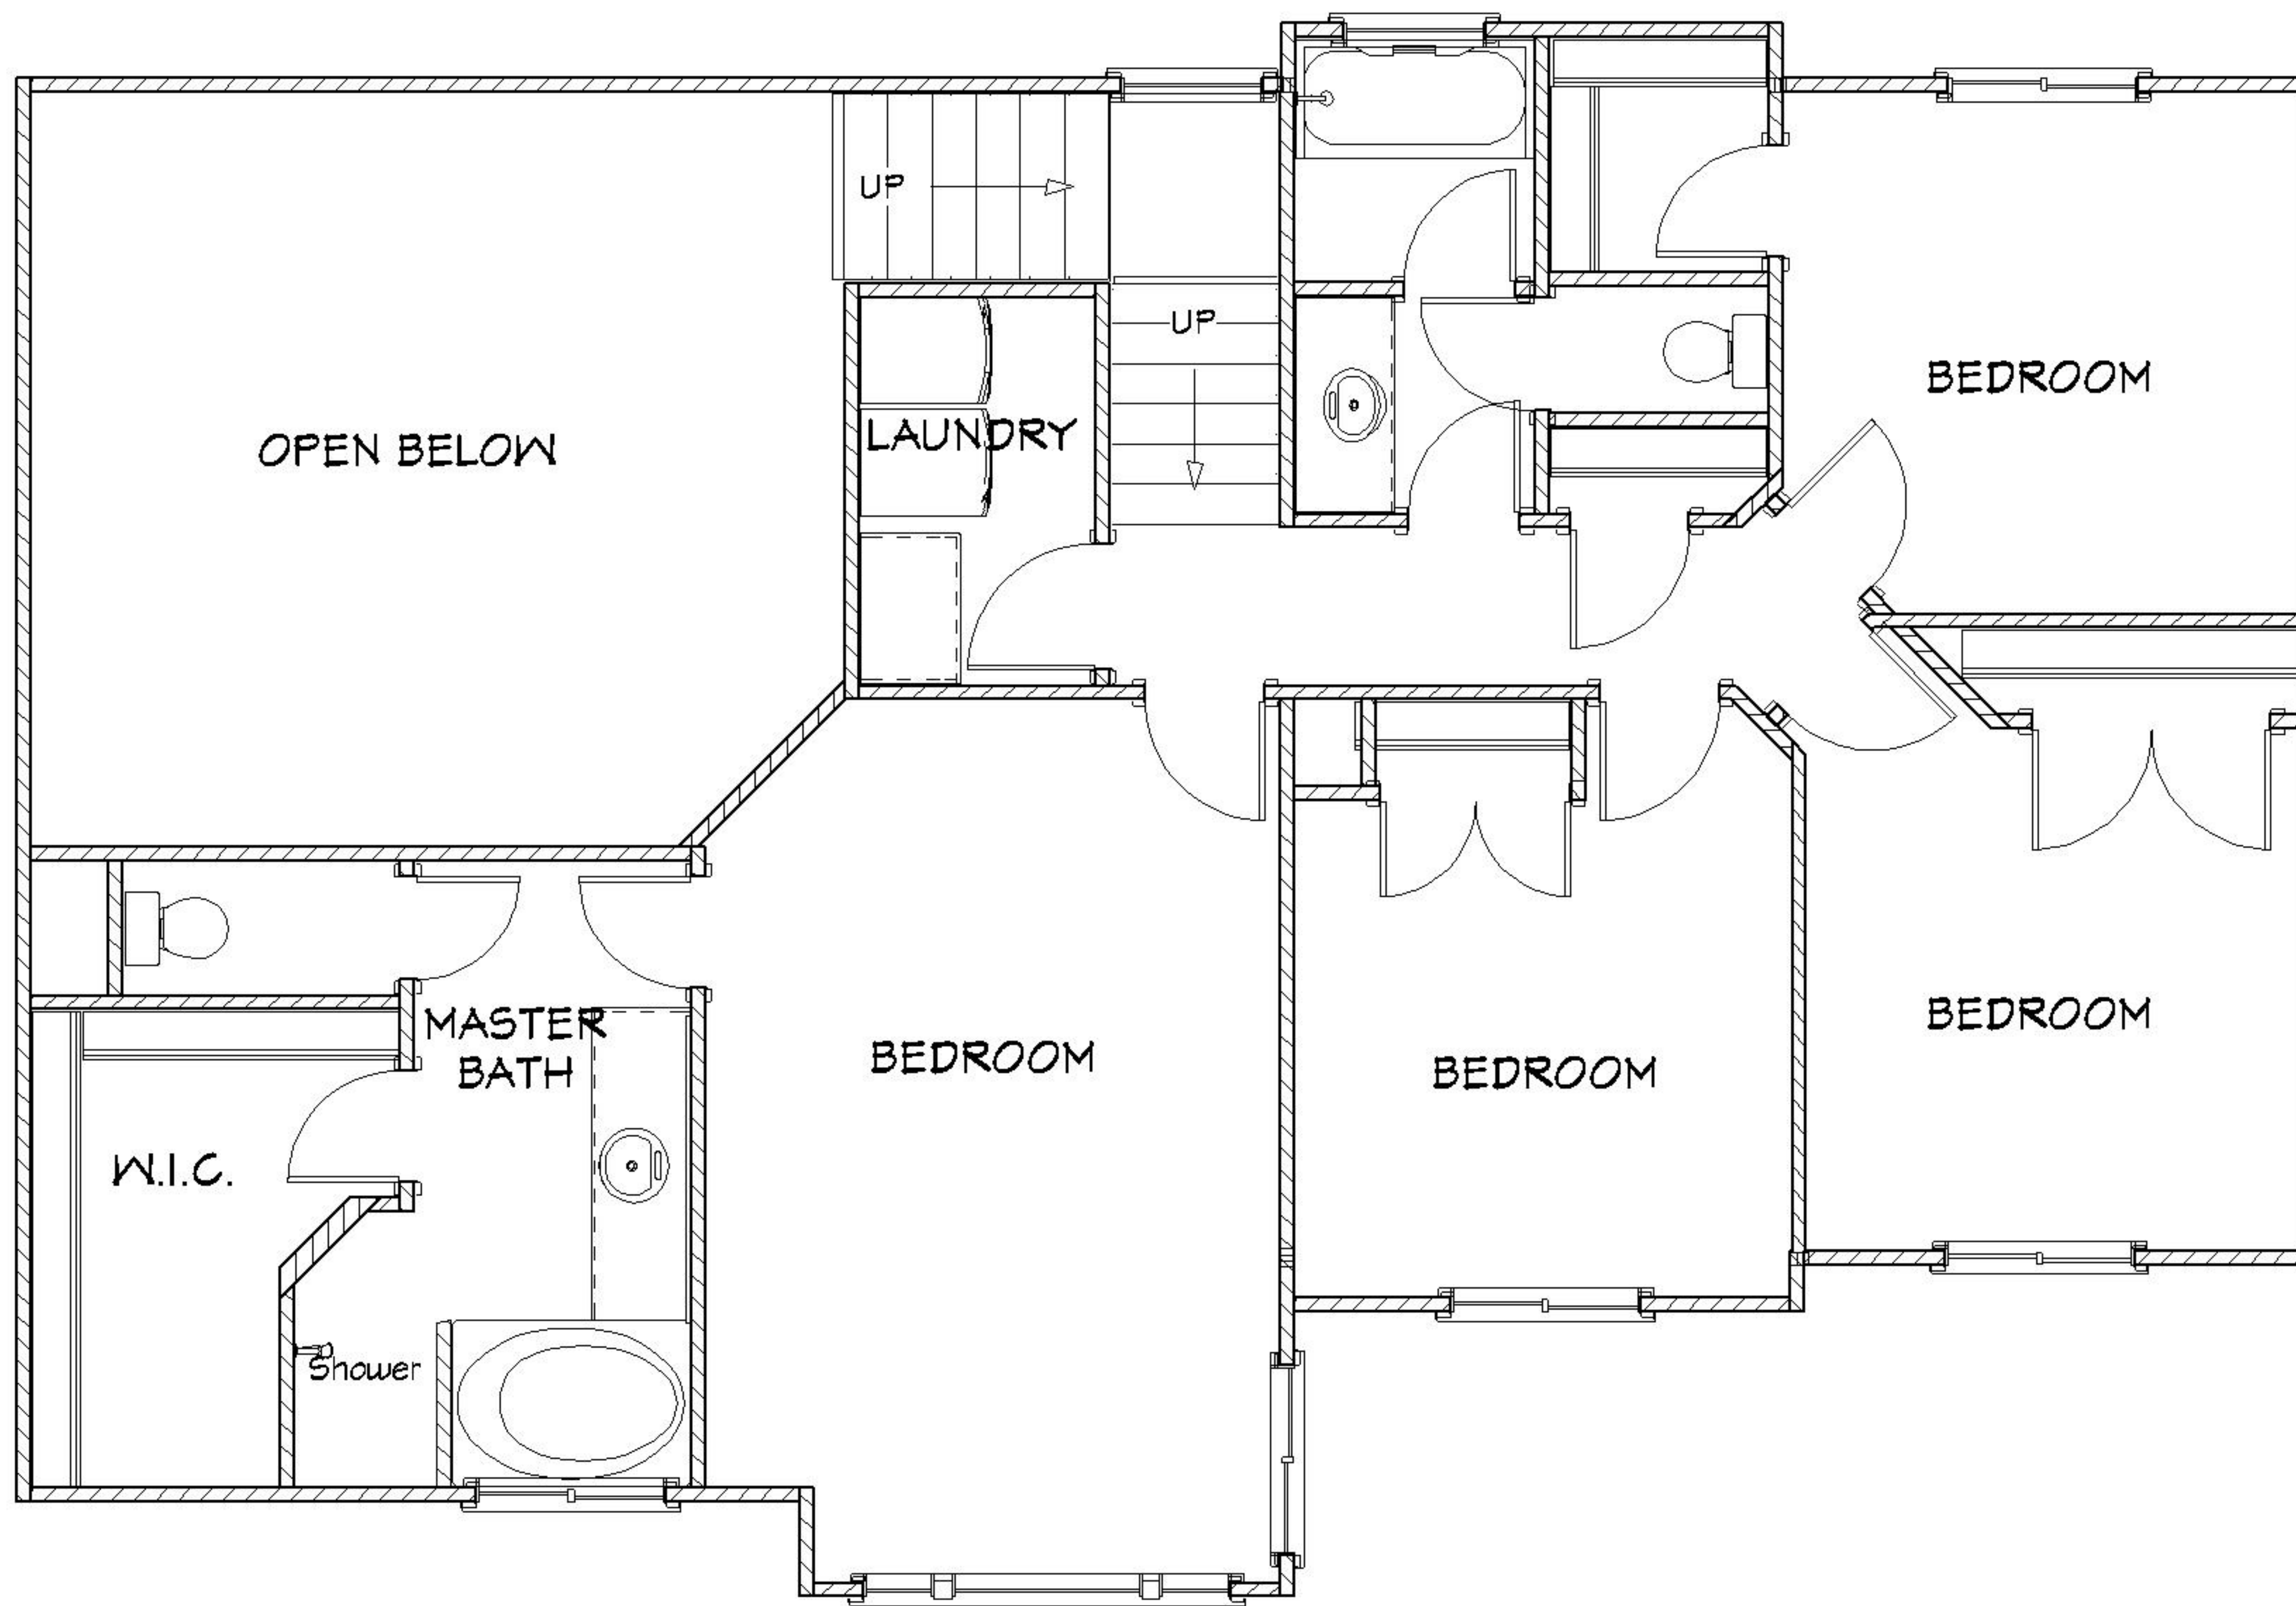

MAIN FLOOR 800 SQUARE FEET

UPPER FLOOR 1117 SQUARE FEET

Future Family

Future Bath

Optional Cold Storage

Optional Walk Out Basement

850 Square Feet