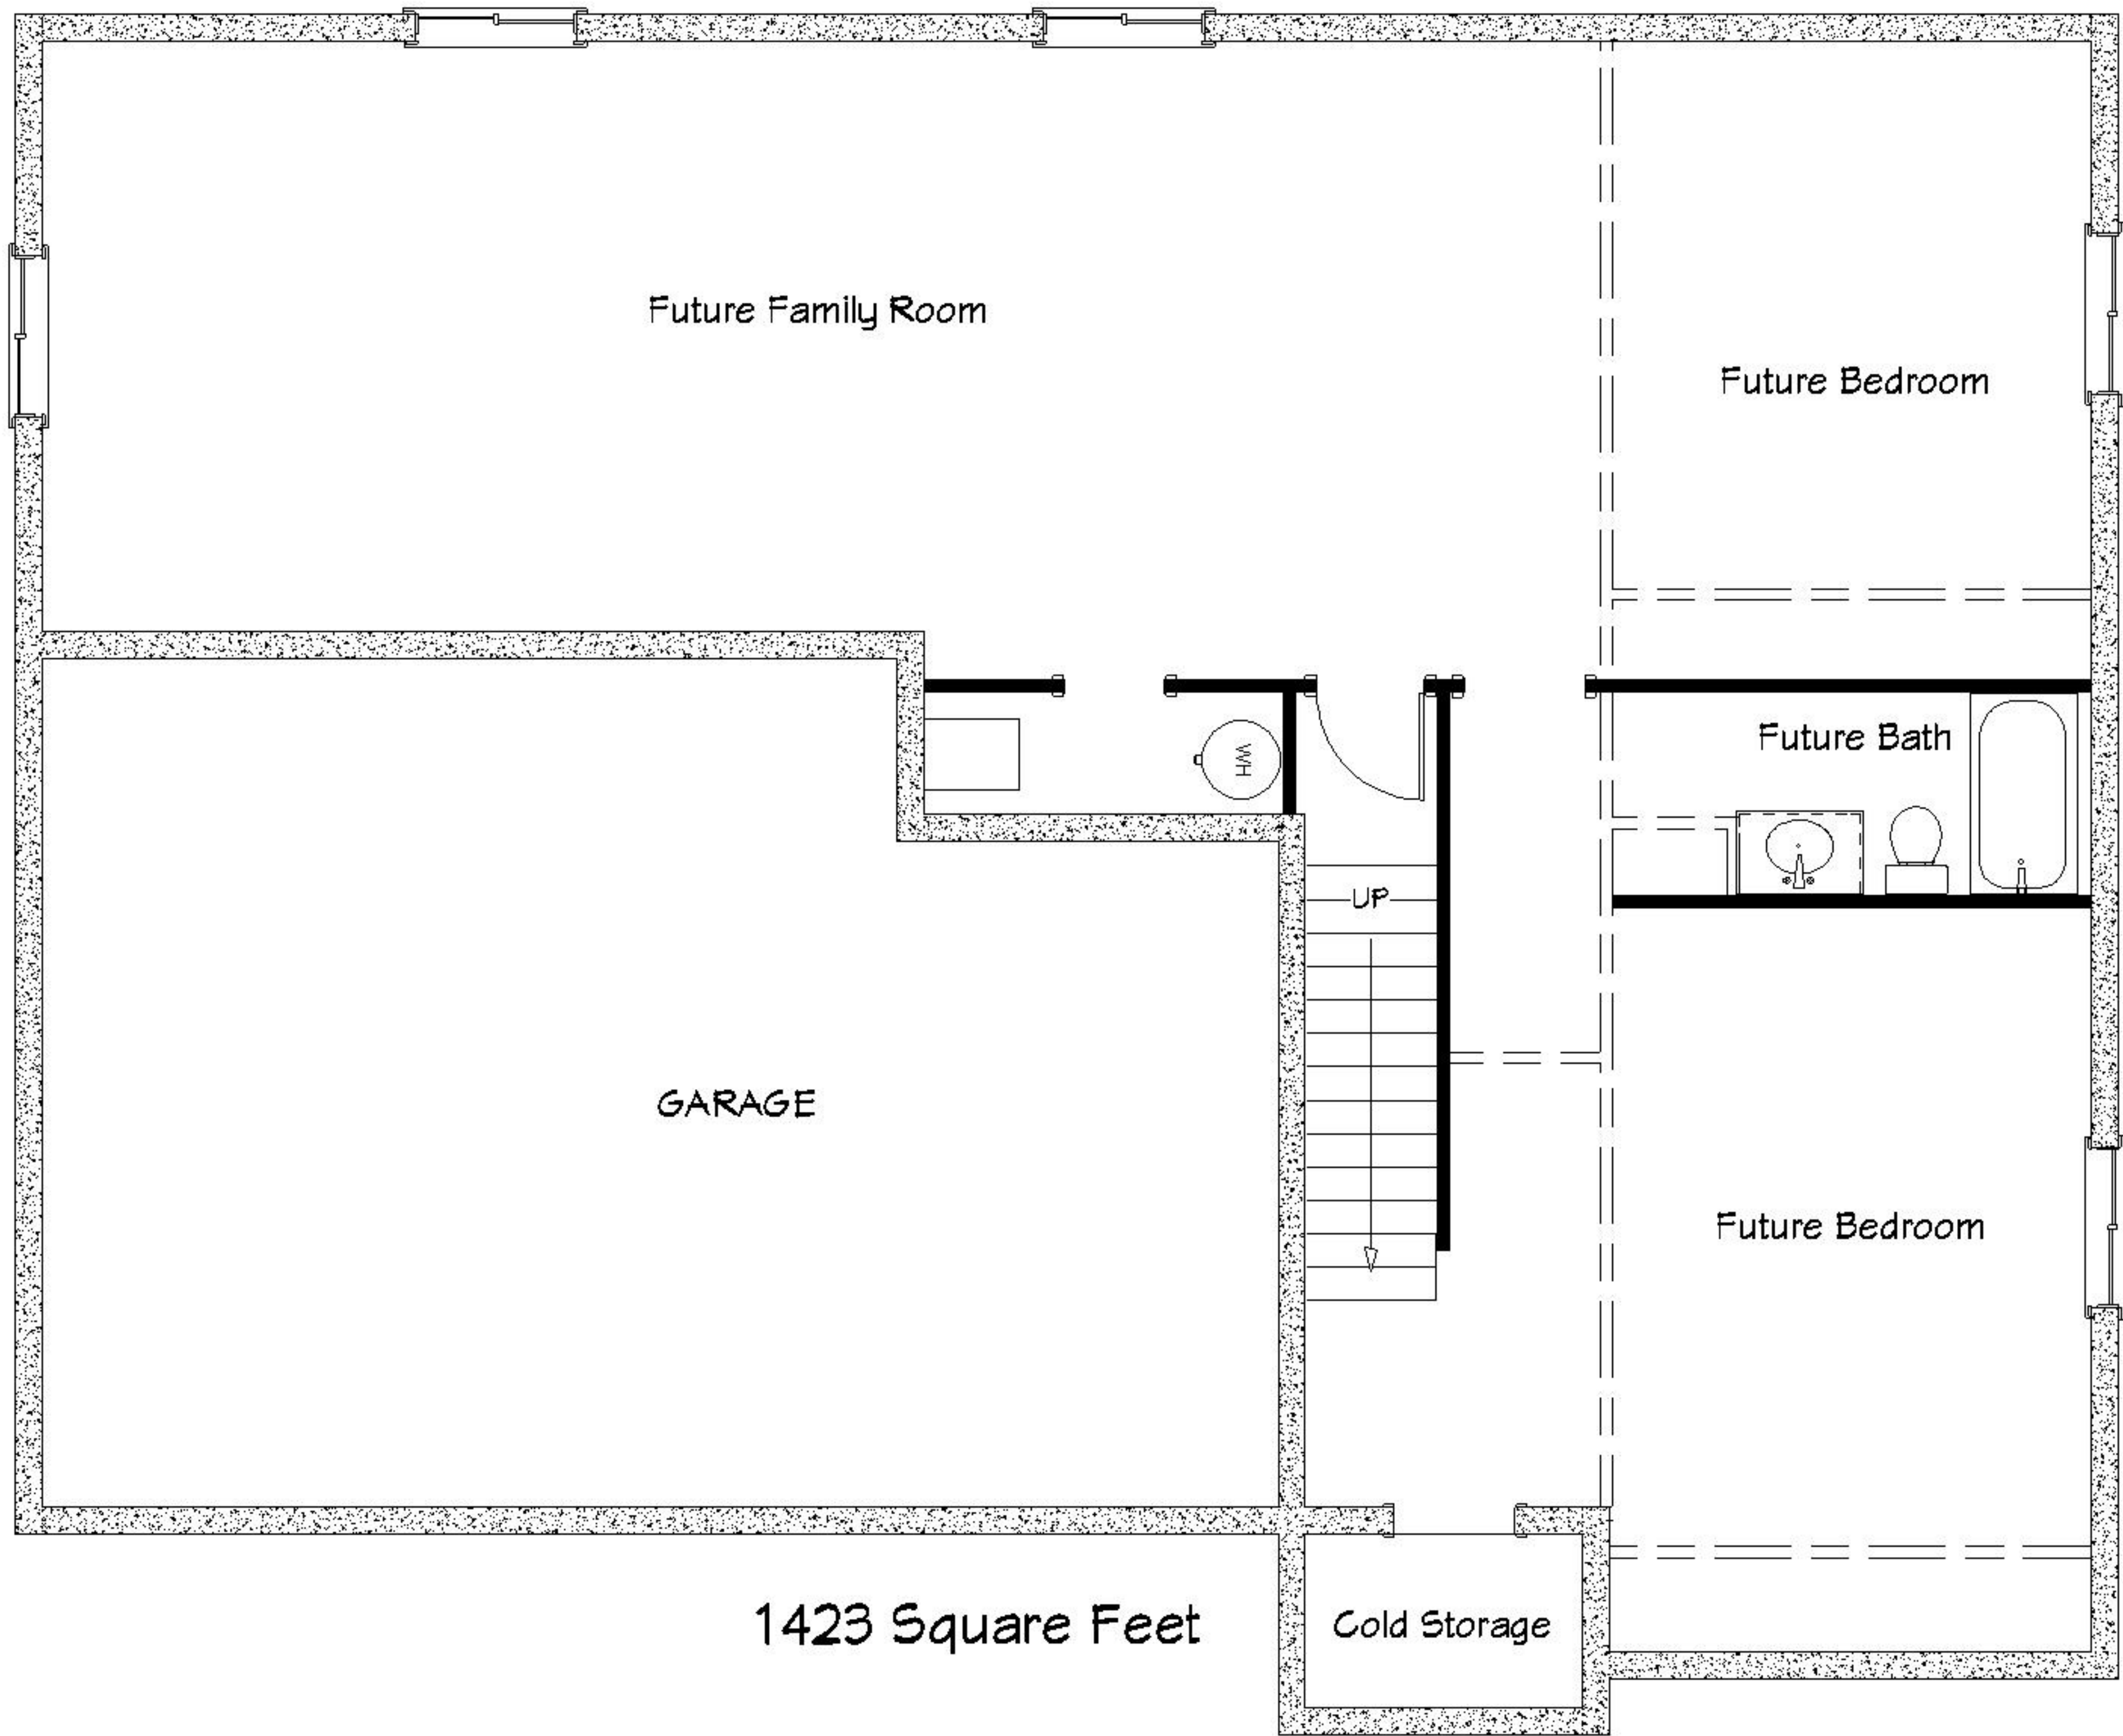

1385 Square Feet
Width: 52'
Depth: 42' 6"

Future Family Room

Future Bedroom

Future Bath

GARAGE

UP

Future Bedroom

1423 Square Feet